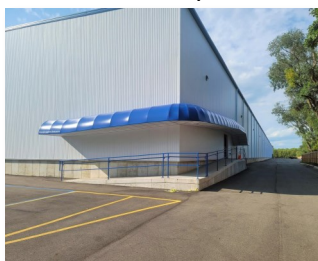

We offer a wide selection of standard and non-standard paint and powder coat finishes to ensure this product has a high-quality and long-lasting finish. Our fabric awnings are available in a variety of fabric colors, patterns, and graphic designs to match the aesthetic of any business. Whether you need a standard entrance awning, or something more elaborate, our experienced team is here to help you every step of the way.

Shed

Slant

Waterfall

Marquee

Convex (L-Shaped)

Dome

Standard Styles:

Shed